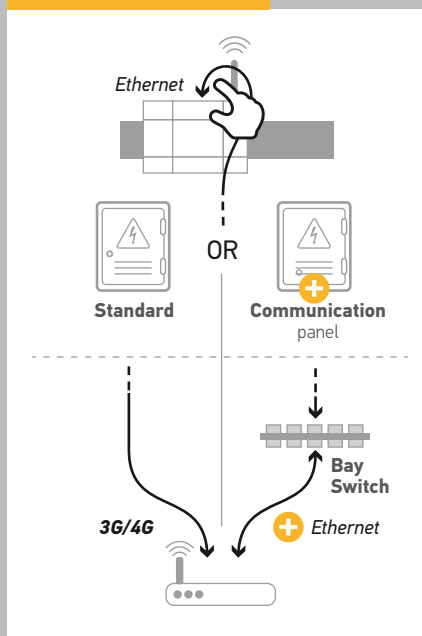

2. CONNECT

3. CONFIGURE

Somfy PRO

FR	somfypro.fr	NO	somfynordic.com
DE	somfynetz.de	SE	somfynordic.se
AT	somfynetz.at	FI	somfynordic.fi
CH	somfypro.ch	IT	somfypro.it
UK	somfypro.co.uk	SP	somfy-profesional.es
NL	somfypro.nl	PT	somfy-profesional.pt
BE	somfypro.be	PL	somfybiznes.pl
DK	somfynordic.dk	HU	somfypro.hu