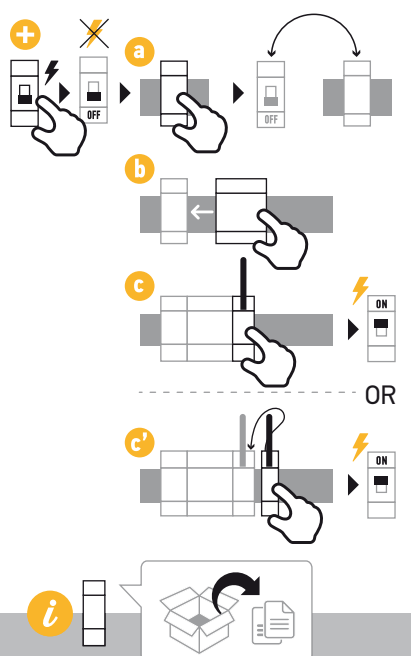

TaHoma® *DIN-Rail*

OFFline installation NO Internet

ONline installation WITH Internet

REQUIRES

+
+
+
Additional **Circuit breaker** (2A recommended)

OPTIONAL FOR

1. INSTALL