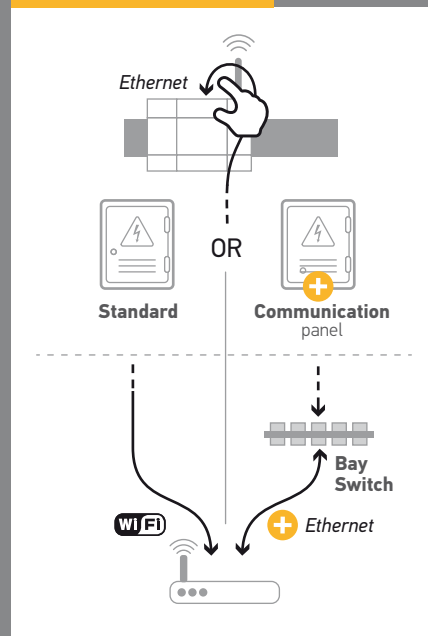

TaHoma® *DIN-Rail*

OFFline installation NO Internet

ONline installation WITH Internet

REQUIRES

Smartphone
Somfy *DIN-Rail* Additional **WiFi** router Additional **Circuit breaker** (2A recommended)

OPTIONAL FOR

Communication panel Additional Ethernet cable

1. INSTALL

2. CONNECT

3. CONFIGURE