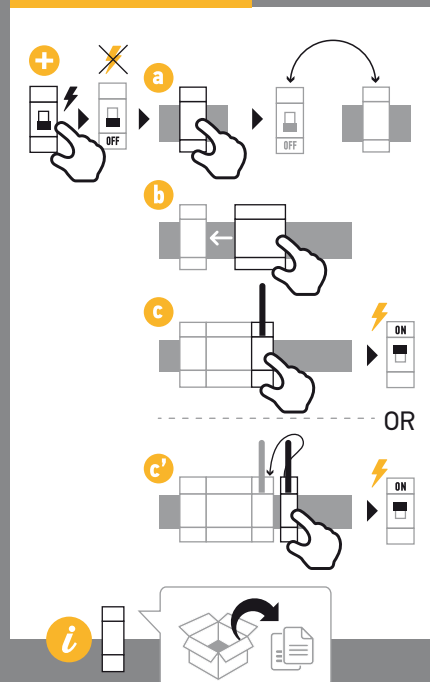

TaHoma® *DIN-Rail*

OFFline installation NO Internet

ONline installation WITH Internet

REQUIRES

Smartphone
Somfy *DIN-Rail* Additional **WiFi** router Additional **Circuit breaker** (2A recommended)

OPTIONAL FOR

Communication panel Additional Ethernet cable

1. INSTALL